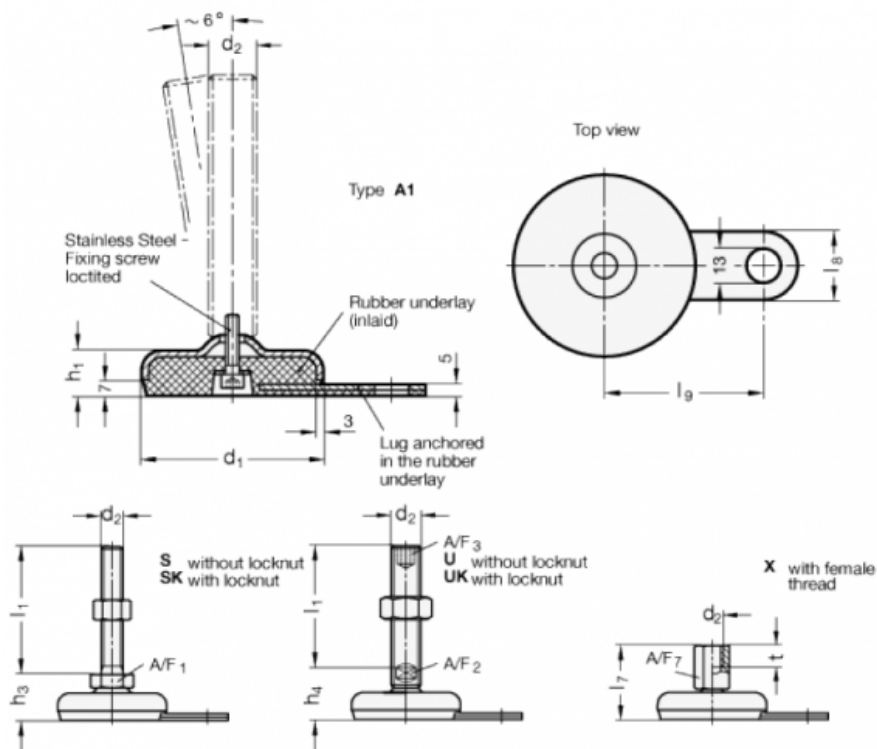

Data Sheet

Article number: 203280M24200A1U

Description: E+G levelling foot
GN 32-80-M24-200-A1-U

Note: U Without nut, Hexagon socket at the top, Wrench flat at the bottom

Measures

A/F2 = 19

I9 = 70

A/F3 = 12

d1 = 80

d2 = M24

h1 = 20

h4 = 38

l1 = 200

l8 = 30